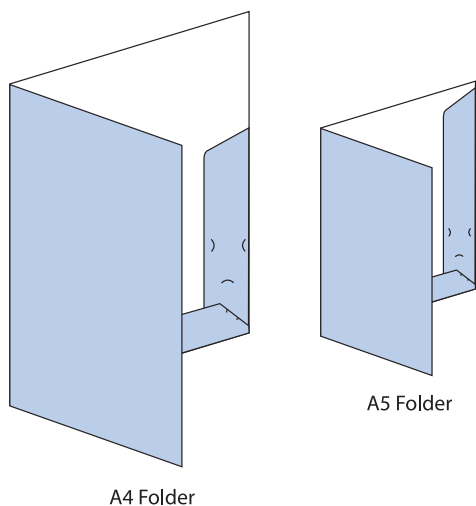

Standard A4 Presentation Folder - Single Pocket Fits A4 sheets + 1 Business Card

	Smooth	Smooth2	Gloss	Matt	Gloss2	Matt1	GlossD	MattD
500	$987	$1186	$1185	$1285	$1437	$1498	$1578	$1655
1000	$1264	$1474	$1447	$1532	$1715	$1840	$1956	$2125
2000	$1639	$1938	$1922	$2084	$2256	$2479	$2693	$2971

PRINT SPECIFICATIONS: Stock: 310gsm
Colour 1 side. Colour 2 sides. Colour front. Colour front. Colour 2 sides. Colour 2 sides. Colour 2 sides. Colour 2 sides.
Gloss lam front. Matt lam front. Gloss lam front. Matt lam front. Gloss lam 2 sides. Matt lam 2 sides.

Options: Custom shaped folders available - just ask us for a quote.
Spot UV Varnish (raised) also available - just ask for a quote.

Standard A5 Presentation Folder - Single Pocket Fits A5 sheets or A4 folded + 1 Business Card

	Smooth	Smooth2	Gloss	Matt	Gloss2	Matt1	GlossD	MattD
250	$635	$740	$715	$729	$840	$860	$942	$963
500	$815	$934	$898	$983	$1124	$1152	$1210	$1318
1000	$1078	$1310	$1221	$1288	$1432	$1527	$1623	$1764
2000	$1397	$1645	$1641	$1749	$1881	$2066	$2252	$2449

PRINT SPECIFICATIONS: Stock: 310gsm
Colour 1 side. Colour 2 sides. Colour front. Colour front. Colour 2 sides. Colour 2 sides. Colour 2 sides. Colour 2 sides.
Gloss lam front. Matt lam front. Gloss lam front. Matt lam front. Gloss lam 2 sides. Matt lam 2 sides.

Options: Two pocket folder with 5mm spine - add $65.00 to above prices
Custom shaped folders available - just ask us for a quote.

Finishes

Matt Laminate/ Gloss Laminate

Also known as celloglazing. The Matt version is a smooth, satin like finish applied to the top of the card. With the Gloss laminate giving a photo like glossy finish.

Smooth

This finish is just the smooth semi-gloss artboard. It's a smooth coated board that can be written on with pen.

All prices include GST and Delivery (Australia Wide).
Artwork is not included. Prices are based on you supplying us with print

Splash Print

Web www.splashprint.com.au

Email print@splashprint.com.au

Ph 03 9381 2399 Freecall 1800 88 11 21

2F Brunswick Road, Brunswick East VIC 3057